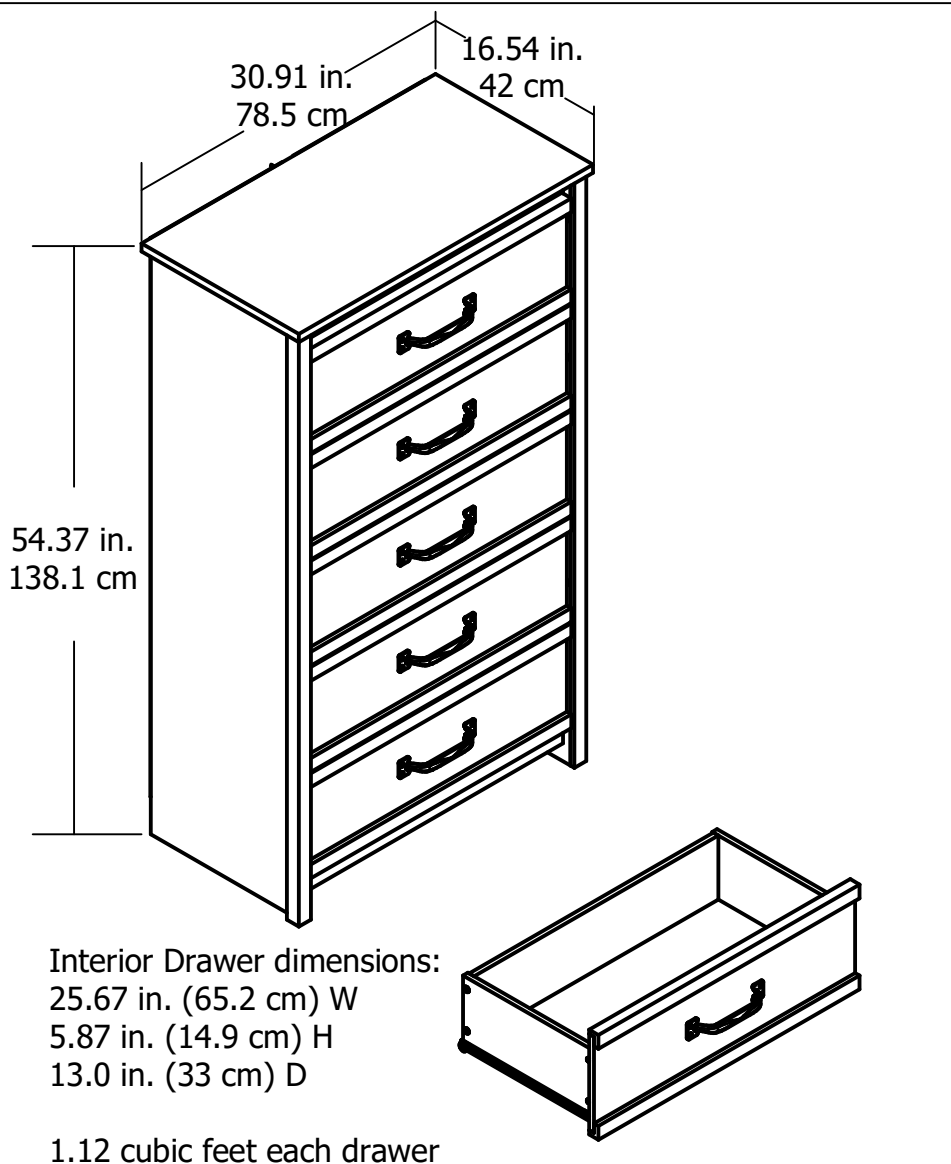

# 5757354COM - 5 Drawer Dresser

Finish: Revenant Pine (354)

Wood Breakdown: 95%  
Total storage: 5.6 cubic feet

Maximum Weight Capacities  
Unit Weight: 111 lbs. (50.3 kg)