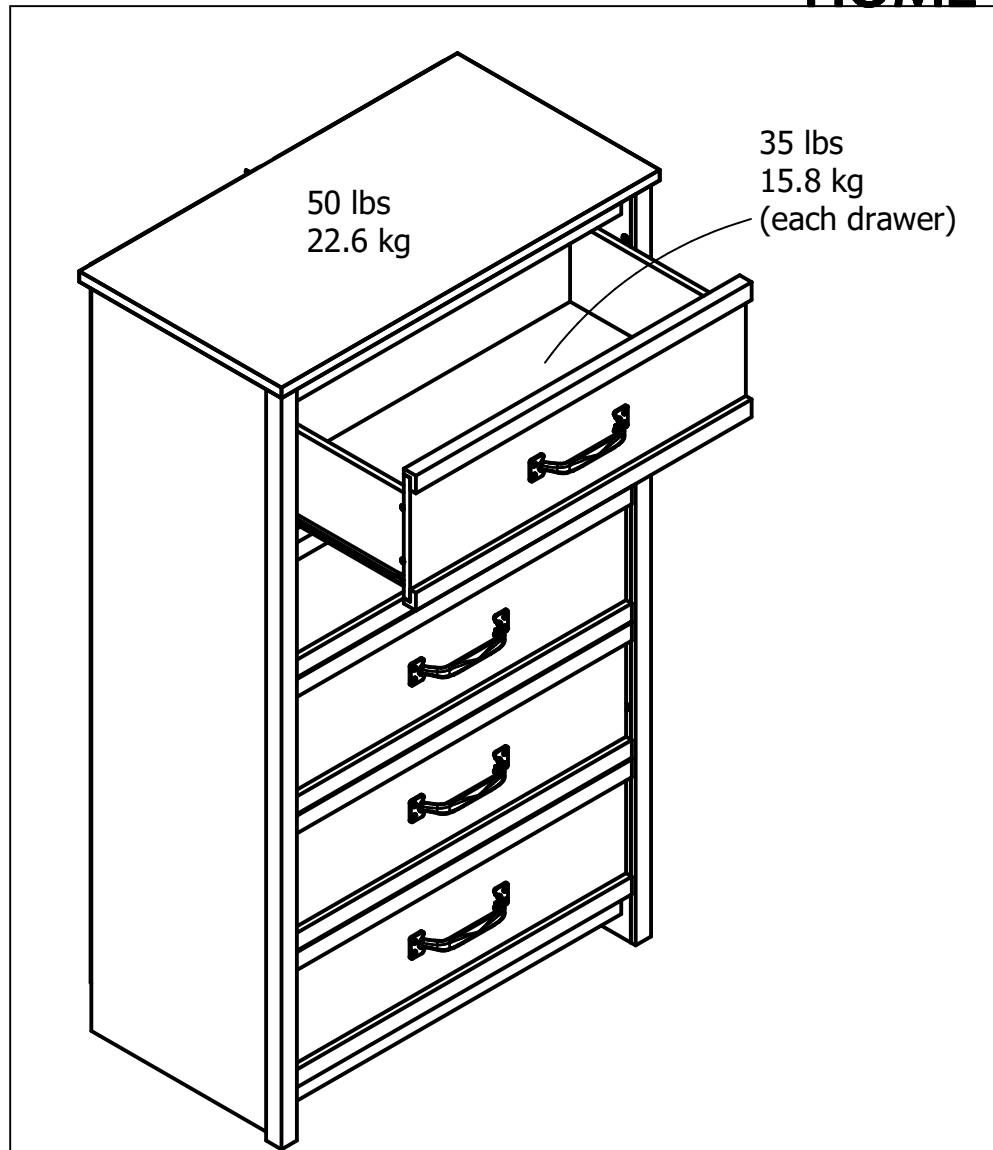

# 5757354COM - 5 Drawer Dresser

Finish: Revenant Pine (354)

Wood Breakdown: 95%  
Total storage: 5.6 cubic feet

Maximum Weight Capacities  
Unit Weight: 111 lbs. (50.3 kg)